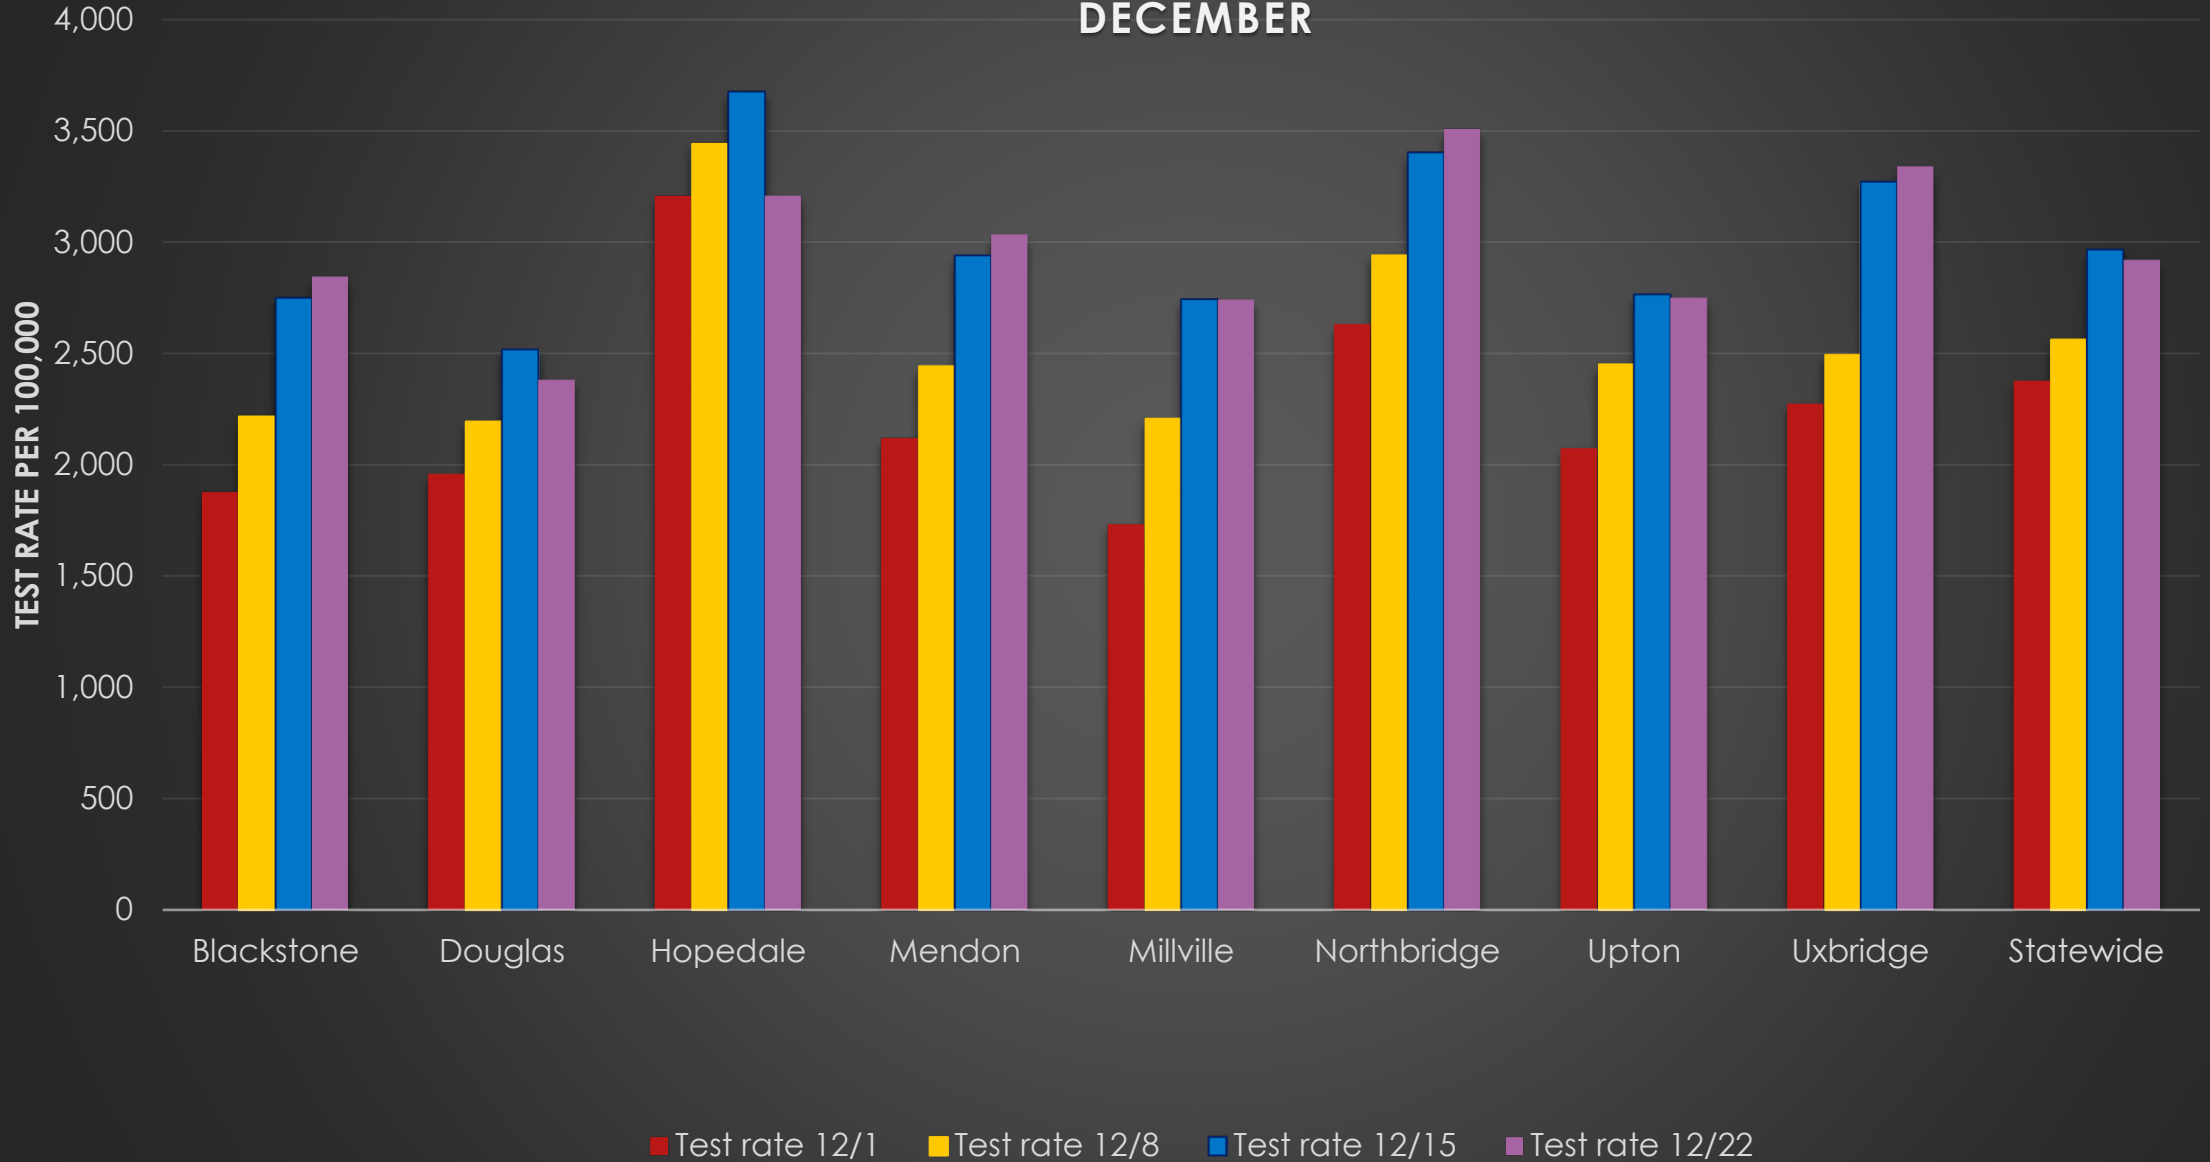

COVID IN BVPPH TESTING RATE DECEMBER

TWO-WEEK POSITIVITY RATE DECEMBER