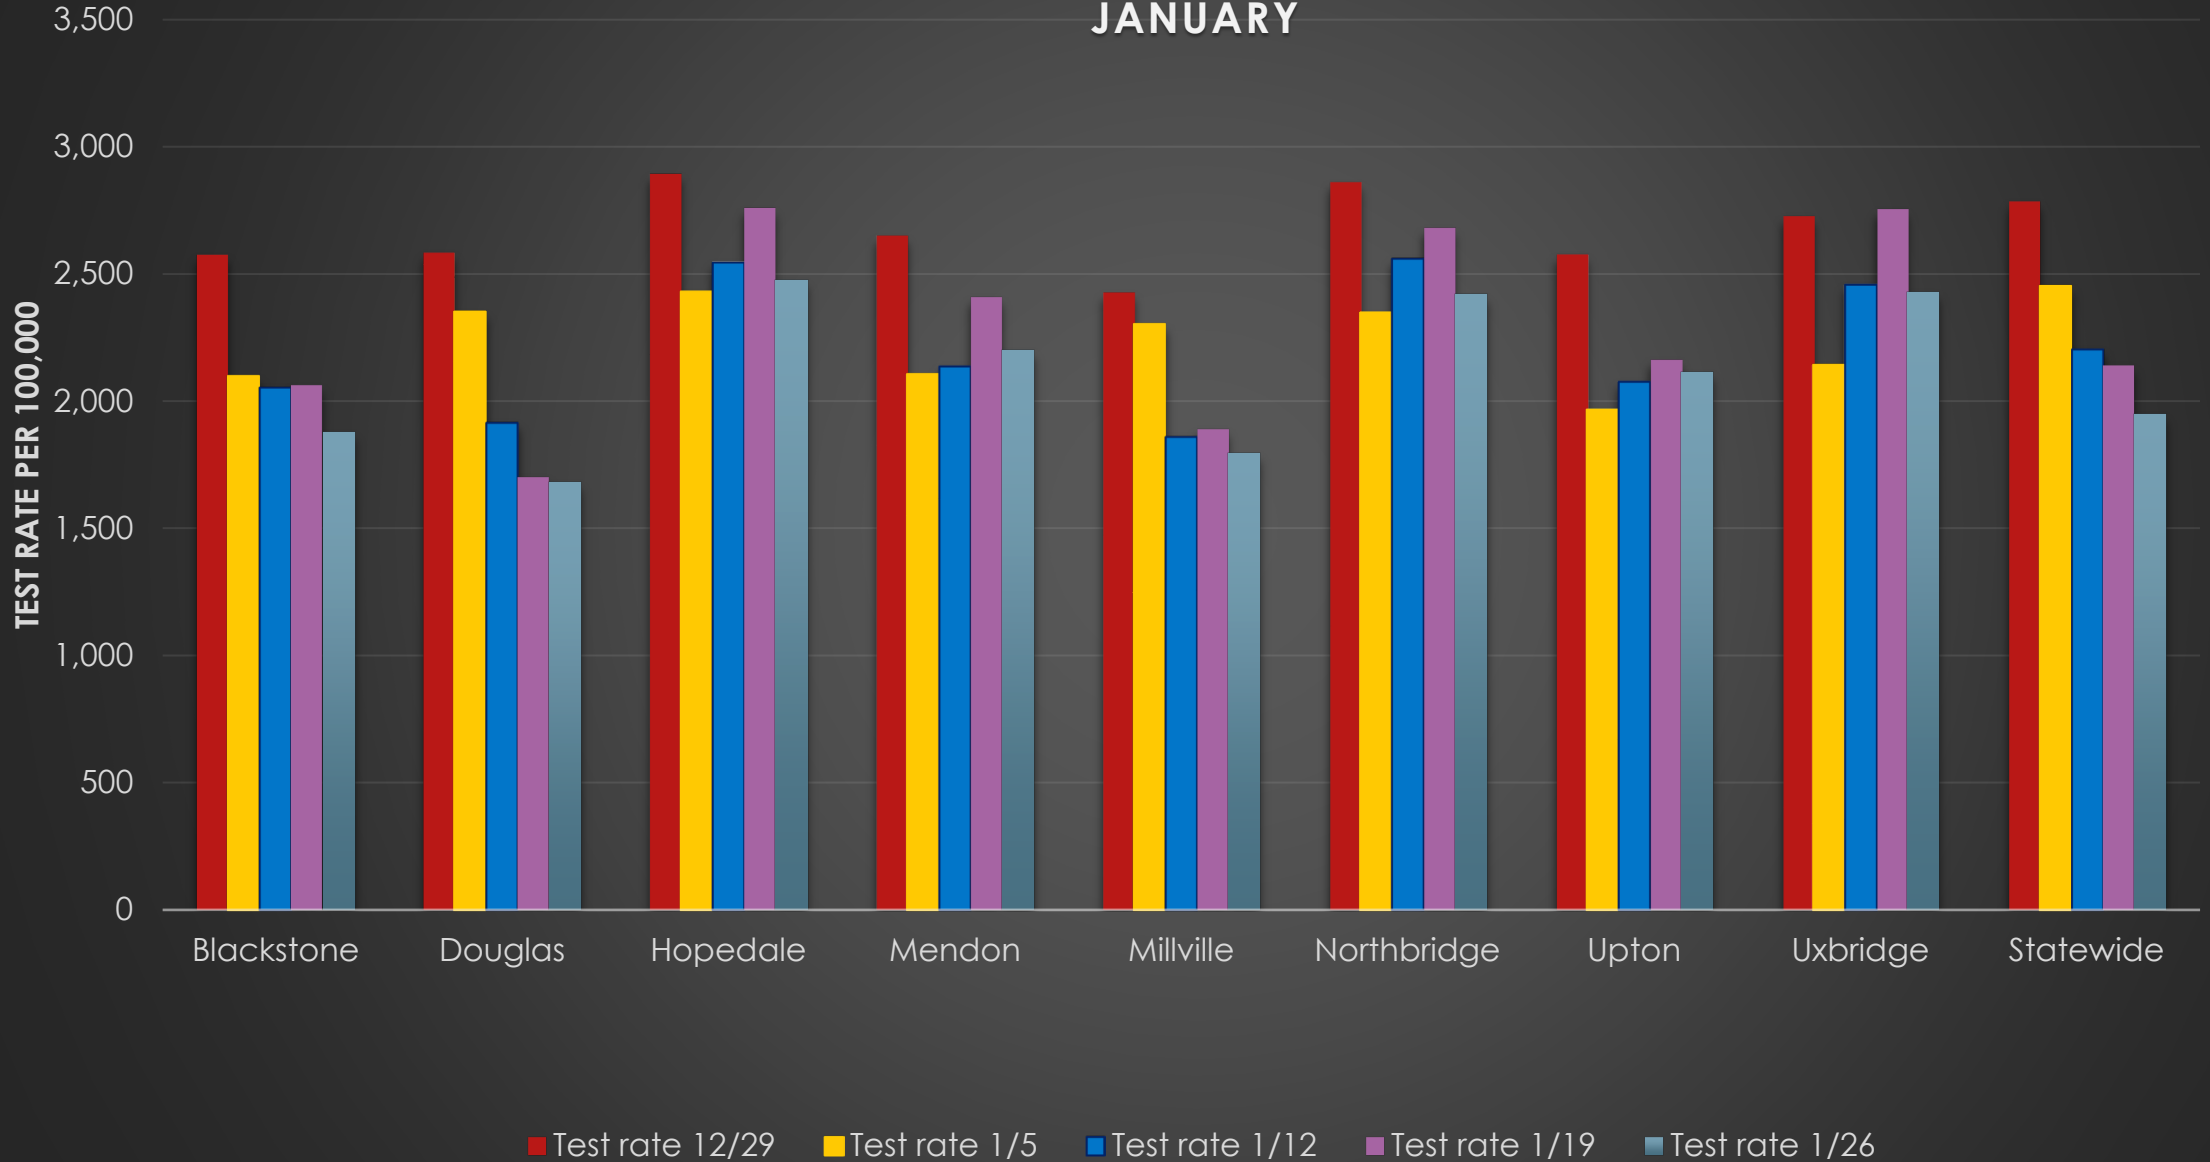

COVID IN BVPPH TESTING RATE JANUARY

TWO-WEEK POSITIVITY RATE JANUARY