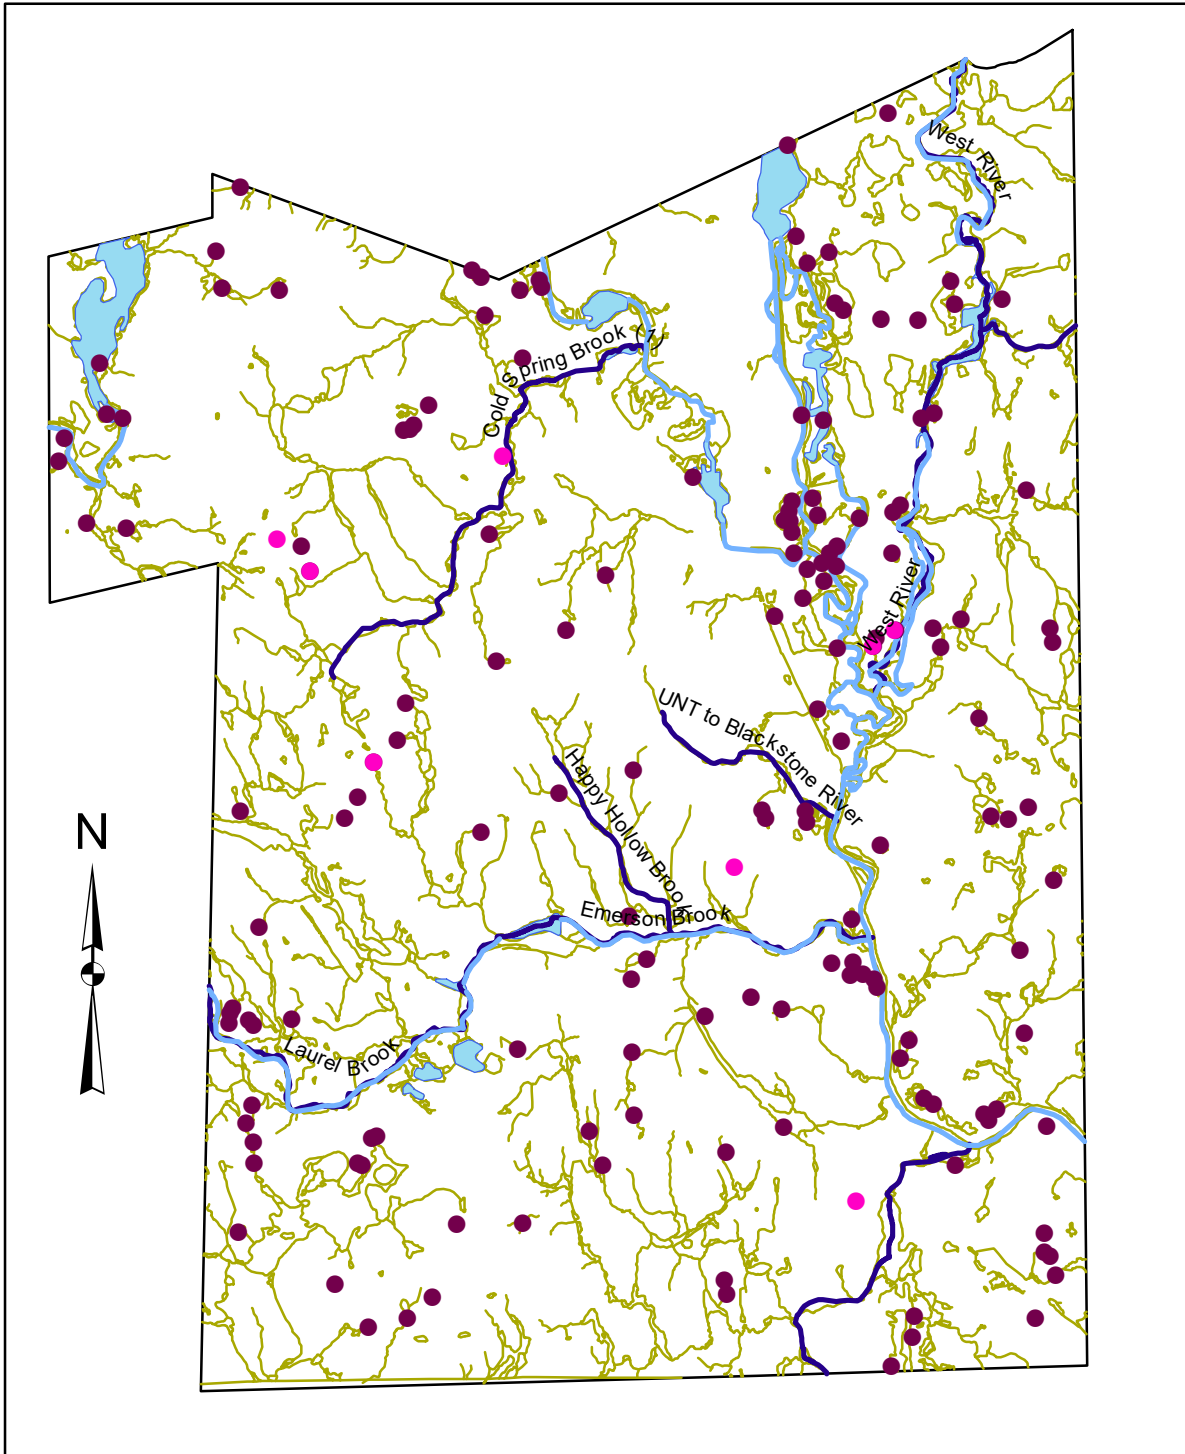

# UXBRIDGE VERNAL POOLS

- Cert Vernal Pools
- Pot Vernal Pools
- Major Streams
- CW Fisheries
- Major Ponds
- Wetlands

Date: 11/27/2019